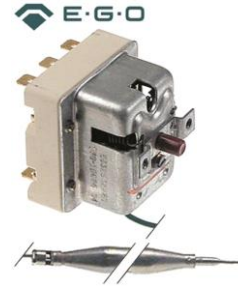

**E·G·O THERMOSTATS**
**3-Pole 55.32 Series Hi-Limit Manual Reset Thermostat**

Part No.	55.32524.020
Temperature Range	135°C
Contact	3XNC
Sensing Bulb Size	Ø6x75mm
Capillary Length	1490mm
Sleeved Capillary Length	-
Gland Nut	M9

Part No.	55.32549.811
Temperature Range	254°C
Contact	3XNC
Sensing Bulb Size	Ø6x87mm
Capillary Length	2700mm
Sleeved Capillary Length	1600mm
Gland Nut	-

**REACH ELECTRICAL (S) PTE LTD**

51 Ubi Ave 1, #03-05, Paya Ubi Industrial Park, Singapore 408933

Part No.	55.32549.812
Temperature Range	240°C
Contact	3XNC
Sensing Bulb Size	Ø6x79mm
Capillary Length	1700mm
Sleeved Capillary Length	1100mm
Gland Nut	-

**REACH ELECTRICAL (S) PTE LTD**

51 Ubi Ave 1, #03-05, Paya Ubi Industrial Park, Singapore 408933

## E·G·O THERMOSTATS

Part No.	55.32542.370 (375445)
Temperature Range	230°C
Contact	2X20A, 1x0.5A
Sensing Bulb Size	Ø4x120mm
Capillary Length	900mm
Sleeved Capillary Length	-
Gland Nut	-

Part No.	55.32532.820 (375558)
Temperature Range	176°C
Contact	3x20A
Sensing Bulb Size	Ø6x87mm
Capillary Length	900mm
Sleeved Capillary Length	-
Gland Nut	-