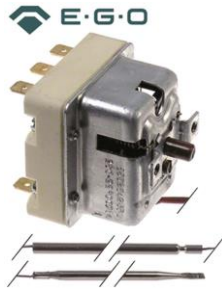

E·G·O THERMOSTATS

Part No.	55.32542.370 (375445)
Temperature Range	230°C
Contact	2X20A, 1x0.5A
Sensing Bulb Size	Ø4x120mm
Capillary Length	900mm
Sleeved Capillary Length	-
Gland Nut	-