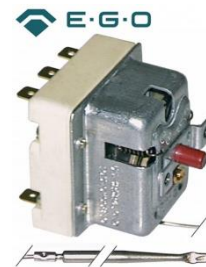

Part No.	55.32549.811
Temperature Range	254°C
Contact	3XNC
Sensing Bulb Size	Ø6x87mm
Capillary Length	2700mm
Sleeved Capillary Length	1600mm
Gland Nut	-

**REACH ELECTRICAL (S) PTE LTD**

51 Ubi Ave 1, #03-05, Paya Ubi Industrial Park, Singapore 408933

ELECTRIC HEATING, SENSING &amp; CONTROLS

**HEATING PRODUCTS**

Cert. No.: SG02/00221

**E·G·O THERMOSTATS**

Part No.	55.32569.050 (375474)
Temperature Range	340°C
Contact	2XNC, 1XNO
Sensing Bulb Size	Ø4x120mm
Capillary Length	1300mm
Sleeved Capillary Length	900mm
Gland Nut	3/8" PT

Part No.	55.32562.806
Temperature Range	360°C
Contact	3XNC
Sensing Bulb Size	Ø4x120mm
Capillary Length	900mm
Sleeved Capillary Length	850mm
Gland Nut	-

Part No.	55.32566.808
Temperature Range	358°C
Contact	3XNC, 1XNO
Sensing Bulb Size	Ø6x85mm
Capillary Length	3000mm
Sleeved Capillary Length	2920mm
Gland Nut	-

Part No.	55.32549.812
Temperature Range	240°C
Contact	3XNC
Sensing Bulb Size	Ø6x79mm
Capillary Length	1700mm
Sleeved Capillary Length	1100mm
Gland Nut	-

**REACH ELECTRICAL (S) PTE LTD**

51 Ubi Ave 1, #03-05, Paya Ubi Industrial Park, Singapore 408933