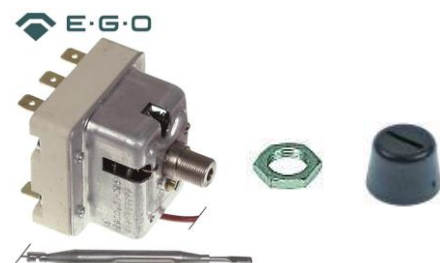

ELECTRIC HEATING, SENSING &amp; CONTROLS

**HEATING PRODUCTS**

Cert. No.: SG02/00221

**E·G·O THERMOSTATS**

Part No.	55.32569.050 (375474)
Temperature Range	340°C
Contact	2XNC, 1XNO
Sensing Bulb Size	Ø4x120mm
Capillary Length	1300mm
Sleeved Capillary Length	900mm
Gland Nut	3/8" PT

Part No.	55.32562.806
Temperature Range	360°C
Contact	3XNC
Sensing Bulb Size	Ø4x120mm
Capillary Length	900mm
Sleeved Capillary Length	850mm
Gland Nut	-

Part No.	55.32566.808
Temperature Range	358°C
Contact	3XNC, 1XNO
Sensing Bulb Size	Ø6x85mm
Capillary Length	3000mm
Sleeved Capillary Length	2920mm
Gland Nut	-

Part No.	55.32575.801
Temperature Range	360°C
Contact	3XNC
Sensing Bulb Size	Ø4x120mm
Capillary Length	1800mm
Sleeved Capillary Length	1750mm
Gland Nut	-

Part No.	55.32582.802
Temperature Range	420°C
Contact	3XNC, 1XNO
Sensing Bulb Size	Ø4x308mm
Capillary Length	900mm
Sleeved Capillary Length	-
Gland Nut	-

Part No.	55.32549.812
Temperature Range	240°C
Contact	3XNC
Sensing Bulb Size	Ø6x79mm
Capillary Length	1700mm
Sleeved Capillary Length	1100mm
Gland Nut	-

**REACH ELECTRICAL (S) PTE LTD**

51 Ubi Ave 1, #03-05, Paya Ubi Industrial Park, Singapore 408933