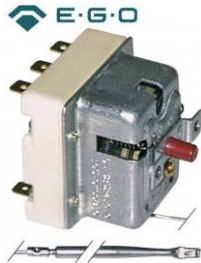

**E·G·O THERMOSTATS**
**3-Pole 55.32 Series Hi-Limit Manual Reset Thermostat**

Part No.	55.32524.020
Temperature Range	135°C
Contact	3XNC
Sensing Bulb Size	Ø6x75mm
Capillary Length	1490mm
Sleeved Capillary Length	-
Gland Nut	M9

Part No.	55.32529.810 (375281)
Temperature Range	150°C
Contact	3XNC, 0.5A
Sensing Bulb Size	Ø3x188mm
Capillary Length	1100mm
Sleeved Capillary Length	-
Gland Nut	-

Part No.	55.32542.230 (390113)
Temperature Range	255°C
Contact	3XNC
Sensing Bulb Size	Ø4x157mm
Capillary Length	890mm
Sleeved Capillary Length	350mm
Gland Nut	-

Part No.	55.32542.835
Temperature Range	232°C
Contact	3XNC
Sensing Bulb Size	Ø6x94mm
Capillary Length	900mm
Sleeved Capillary Length	670mm
Gland Nut	M10

Part No.	55.32545.030
Temperature Range	235°C
Contact	3XNC
Sensing Bulb Size	Ø6x85mm
Capillary Length	1790mm
Sleeved Capillary Length	1400mm
Gland Nut	M9

Part No.	55.32549.811
Temperature Range	254°C
Contact	3XNC
Sensing Bulb Size	Ø6x87mm
Capillary Length	2700mm
Sleeved Capillary Length	1600mm
Gland Nut	-

**REACH ELECTRICAL (S) PTE LTD**

51 Ubi Ave 1, #03-05, Paya Ubi Industrial Park, Singapore 408933